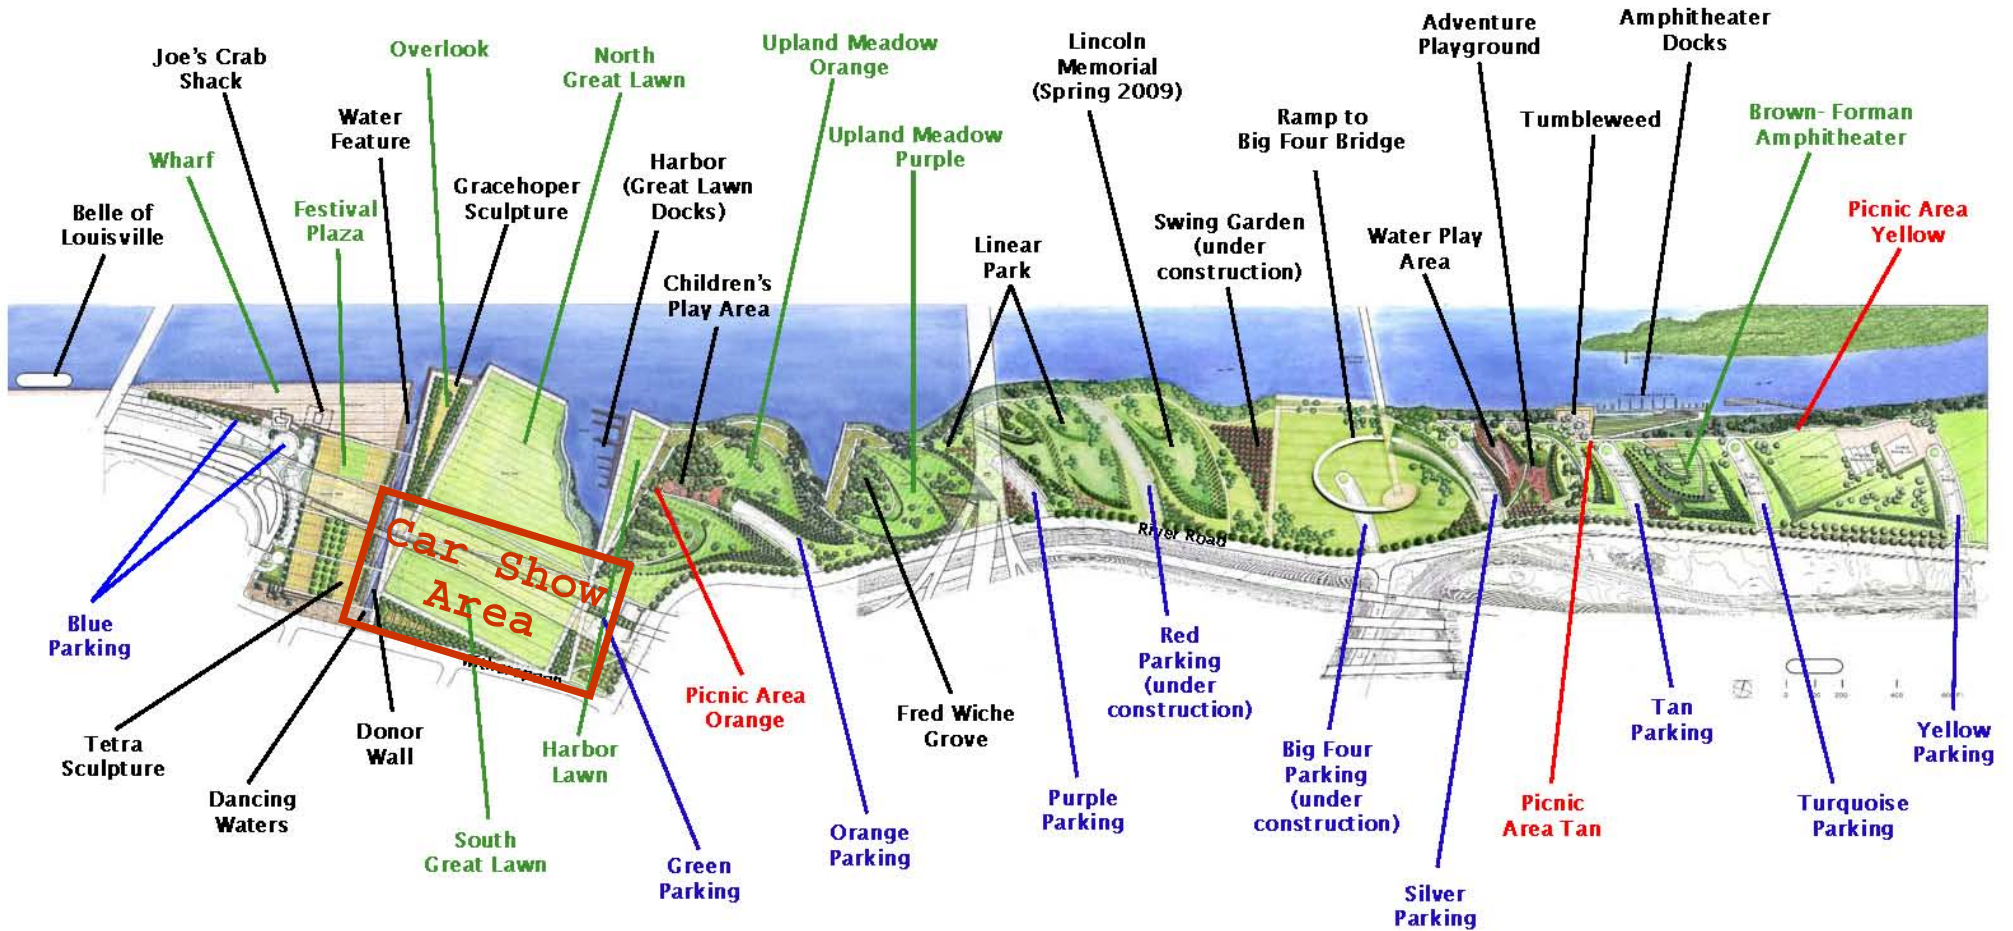

# Louisville Waterfront Park

([www.louisvillewaterfront.com](http://www.louisvillewaterfront.com))

- PARK FEATURES
- EVENT VENUES
- PICNIC AREAS
- PARKING

## PARK HOURS:

6:00 a.m.—11:00 p.m.

Adventure Playground: 6:00 a.m.—11:00 p.m.

Waterplay Area: 11:00 a.m.—8:00 p.m.